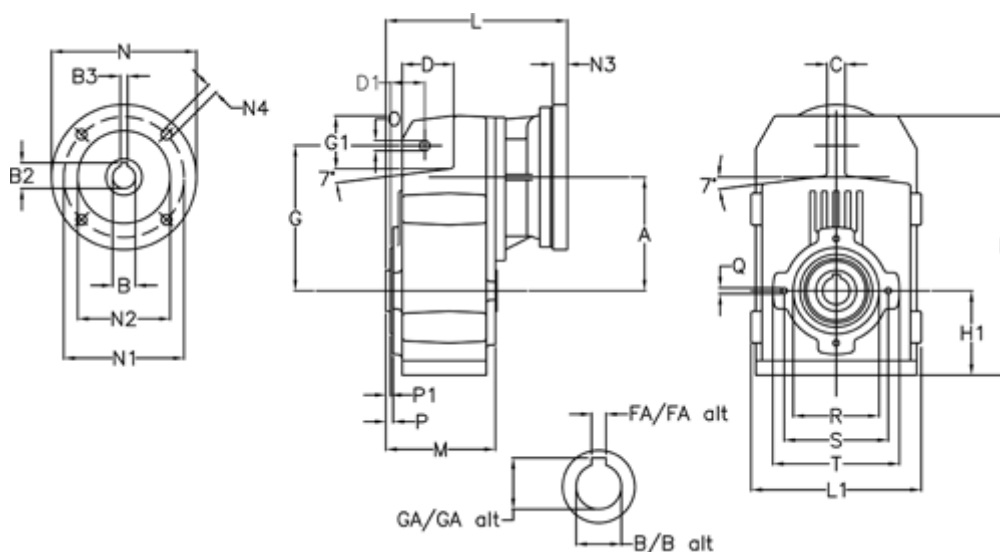

Article number: 29560503713240

Description: Shaft mounted gear  
A512H50-37,1-P100B5

## Measures

A = 211.30	FA = 14	M = 163.0	Q = M12x19
B = 50	G = 278	N = 250	R = 180
B1 = 28	G1 = 105.5	N1 = 215	S = 215
B2 = 31.3	GA = 53.5	N2 = 180	T = 250
B3 = 8	H = 479.0	N4 = M12x16	
C = 20	H1 = 144.0	O = 22	
D = 93.5	L = 297.5	P = 8.5	
D1 = 65.0	L1 = 273	P1 = 4.5	